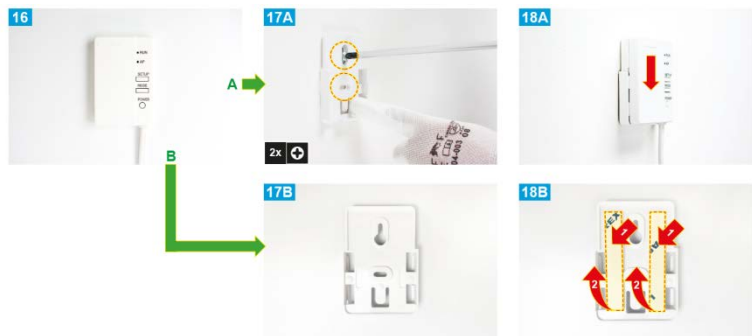

Functions

The functions remain identical to the BRP069 A-series, as can be seen from the table on the next page.

Main functions and features

		RA BRP069A4*	RA BRP069B*	SA BRP069A81	
Operation Common for both outside and inside the home	Operation Start/Stop		✓	✓	✓
	Operation mode	Automatic	✓	✓	✓
		Cooling	✓	✓	✓
		Heating	✓	✓	✓
		Dry	✓	✓	✓
		Fan only	✓	✓	✓
		Humidity	✓	✓	✗
	Special operation modes	Powerful	✓	✓	✗
		Econo	✓	✓	✗
		Streamer	✓	✓	✗
	Temperature set point adjustment		✓	✓	✓
	Humidification set point adjustment		✗	✗	✗
	Weekly schedule timer	Multiple actions a day	✓	✓	✓
		Turn schedule ON/OFF	✓	✓	✓
	Mode conflict for multi		✓	✓	✓
	Air flow adjustment (Fan speed)	Auto	✓	✓	✓
		5 steps	✓	✓	✓
		Quiet	✓	✓	✗
	Air flow direction adjustment	Vertical swing	✓	✓	✓
		Horizontal swing	✓	✓	✓
		3D swing	✓	✓	✗
	Demand control:	Set high-mid-low	✓	✓	✗
		Manual	✓	✓	✗
Schedule		✓	✓	✗	
Auto		✓	✓	✗	
Holiday mode (Home leave)	Enable/disable on all connected units	✓	✓	✓	
	Unit is turned off	✓	✓	✓	
	Schedule is disabled	✓	✓	✓	
Group/zone control	On/off	✓	✓	✓	