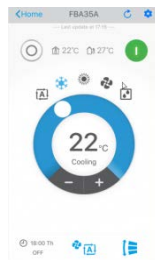

Date: 17/11/2017
Author: Andras Koczka

SUBJECT:
Sales launch of B-series of WLAN controller for Splits - REVISION

CORRECTION: Link to combination & feature table corrected

Dear Madam,
Dear Sir,

We would like to announce the sales launch of the new B-series WLAN adapter for RA.

APP NO CHANGE

*Daikin Online Controller APP
(Version 2.2.0)*

WLAN adapter Replace