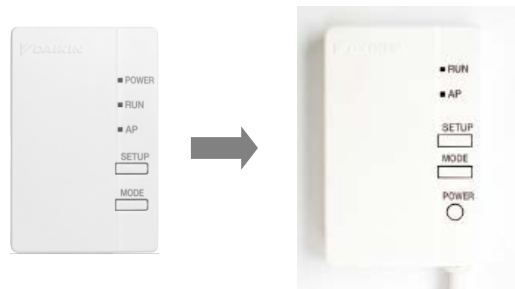

APP NO CHANGE

*Daikin Online Controller APP
 (Version 2.2.0)*

WLAN adapter Replace

- Material name: BRP069B4*
- Color: stays same

Outlook

- ON/OFF button
- Casing closed by means of a screw (instead of plastic clips)
- The case is mounted in a holder (see right) The installation manual can be found on the dedicated product pages on the business portal.